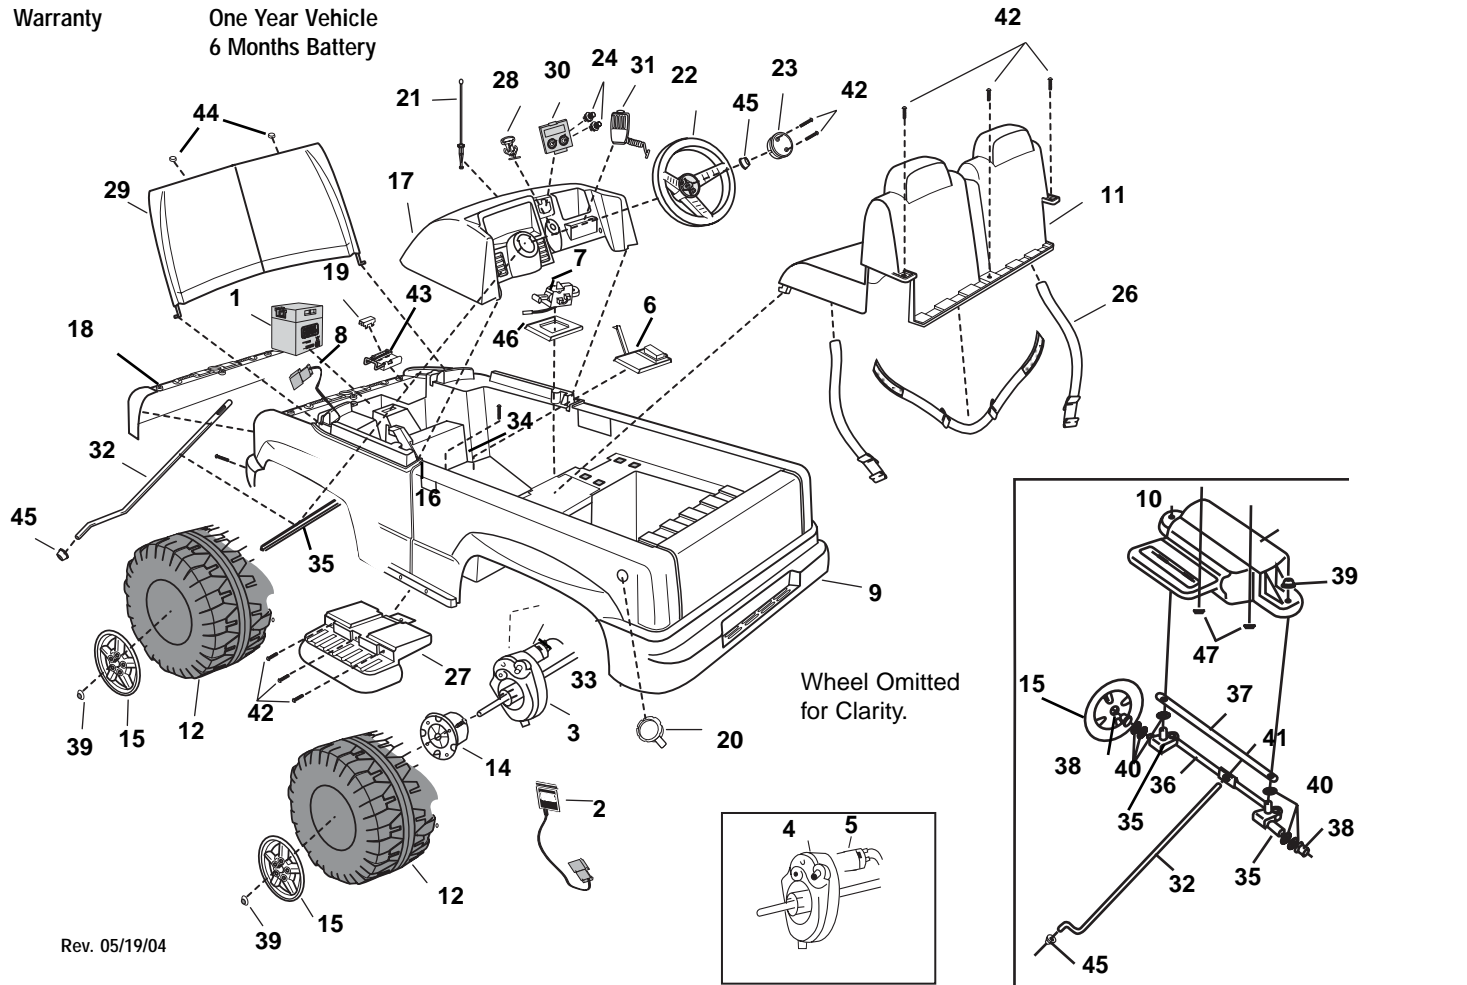

For B1476 made before 3/24/2003. This vehicle body is red.

Age Range: 3-7 Yrs.
Weight Limit: 130 Lbs.
Surfaces: Hard and Grass
Speed: 2.5 MPH Forward/Reverse
5.0 MPH Forward
Colors: Red
Intro: 7-2002
Suggested Retail:
Box Dimensions: 22x34x60
Warranty: One Year Vehicle
6 Months Battery

B1476-9993 Chevy Silverado Truck

Advanced Series
12 Volt

Item No.	Description	Part No.	Qty.	Item No.	Description	Part No.	Qty.	Item No.	Description	Part No.	Qty.
Working / Electrical Parts											
1	12V Battery	00801-0638	1	22	Steering Wheel	74440-2379	1	45	.354 cap nut	0801-0604	2
2	12 Volt Charger	00801-0972	1	23	Steering Wheel Cap	74550-2729	1	46	Shifter cover plate	74310-2239	1
3	#7 Motor GearBox Assy.	00968-2910	2	24	Dash Knob	74460-2199	2	47	Front Module Screws N/A	0801-0258	2
4	#7 Gearbox	74310-9529	2	26	Seat Belt	74310-5339	1	PARTS NOT SHOWN			
5	Motor w/Pinion	00968-2701	2	27	Side Step (Set)	B1476-2159	1	Owner's Manual	B1476-0920	1	
6	Footboard Assembly footswitch	B1476-9289	1	28	Key Housing	74765-9369	1	Large Parts Bag	B1476-9259	1	
7	Shifter Assembly	74310-9239	1	29	Hood Assembly	3800-6884	1	Hardware Bag	74310-9279A	1	
8	Wiring Harness	74310-9799	1	30	Knob Plate Bezel	75597-2529	1	Decal Sheet	B1476-0300	1	
Plastic Parts				31	Microphone	75597-9489	1	Decal - Window	B1476-0320	1	
9	Vehicle Body (NA)	74310-2109	1	Hardware				Footswitch	00801-0933	1	
10	Front Module	74460-2019	1	32	Steering Column	74310-4239	1	Wire Clip	0801-0313	1	
11	Seat	74310-2309	1	33	Rear Axle	74310-4519	1	Grill	B1476-2139	1	
12	Wheel	74460-2459	1	34	Channel cover	B1476-2279	1	Bumper screws N/A	00912-8007	2	
14	Driver (10 Rib)	74460-2249	2	35	Front Axle	74440-4509	2	Control switch	00801-0923	1	
15	Hubcap	B1501-2579	4	36	Steering Linkage	74440-9419A	1				
16	PW Emblem	74460-9069	1	37	Cross Bar	74460-4419	1				
17	Cab	B1476-2129	1	38	Bushing 7/16" (Axle)	74550-2689	2				
18	Bumper	B1476-2179	1	39	.437 Cap Nut	0801-0226	6				
19	Battery RetainerCap	74310-2519	1	40	7/16" Washer	0801-0196	4				
20	Gas Cap	75597-2089	1	41	Nylock Nut	0801-0601	2				
21	Antenna	B1476-2149	1	42	Screw 8 x 3/4"	0912-8001	12				
				43	Battery Retainer Box Assy.	74020-9819	1				
				44	T Lock Fastener	74310-2199	2				

N/A = Not Available

Bold and Underlined parts are to be purchased and installed by Service Centers only. These items may not be sold directly to consumers by Service Centers or Fisher-Price.