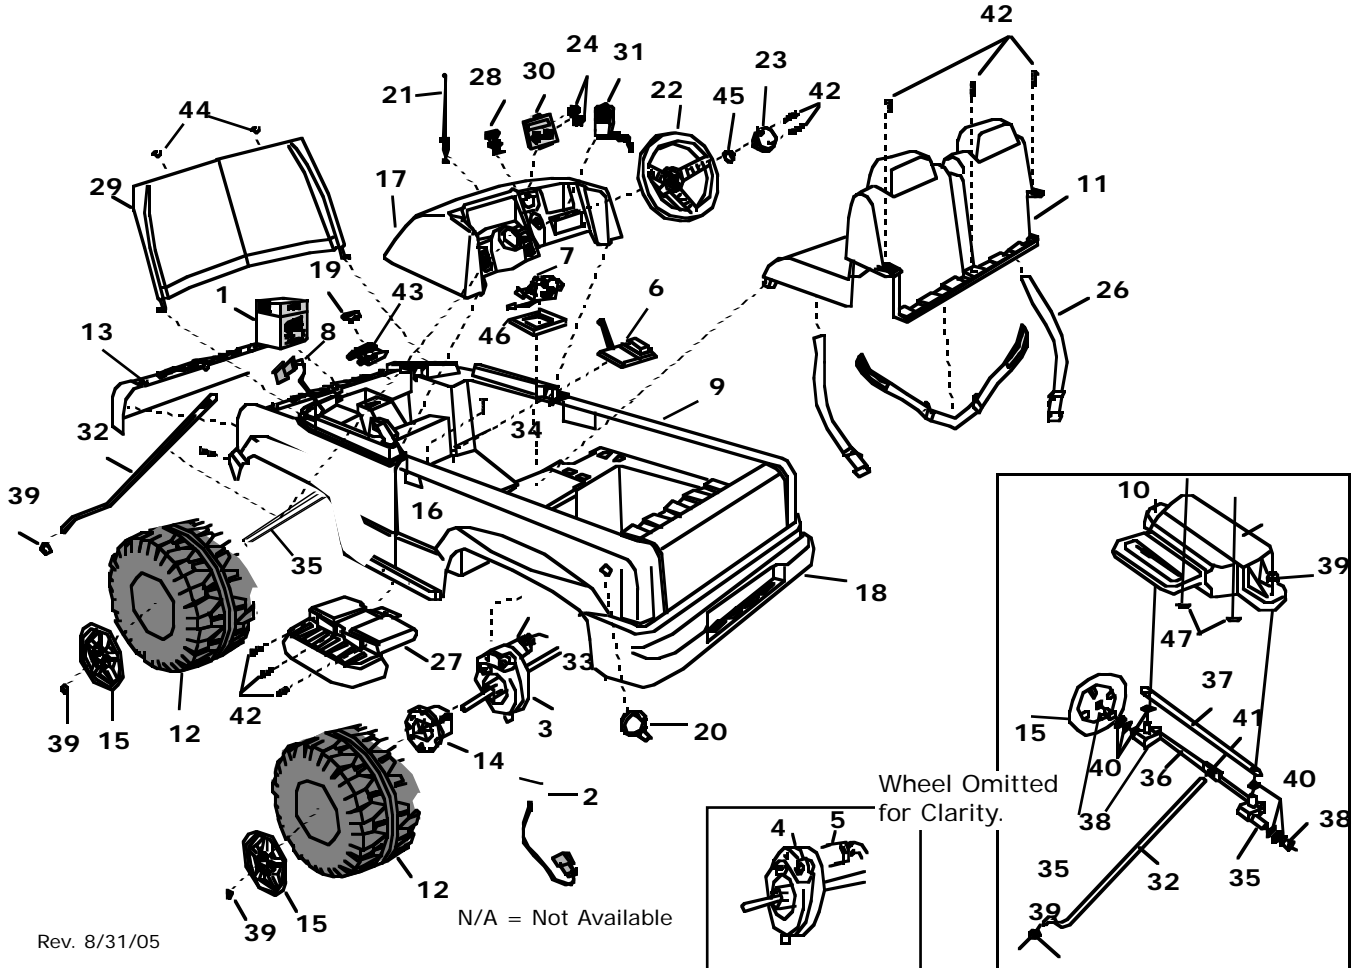

Age Range: 3-7 Yrs.
Weight Limit: 130 Lbs.
Surfaces: Hard and Grass
Speed: 2.5 MPH Forward/Reverse
5.0 MPH Forward
Colors: Silver
Intro: 4-00
Suggested Retail: $299.99
Box Dimensions: 22x34x60
Warranty: One Year Vehicle
6 Months Battery

74310-9993

Chevy Silverado Truck

Advanced Series 12 Volt

Rev. 8/31/05

Item No.	Description	Part No.	Qty. Item	Part	No. Qty.	Description	No.				
Working / Electrical Parts				21	Antenna	75597-2349	1	44	Tree Lock Fastener	74310-2199	2
1	12V Battery	00801-0638	1	22	Steering Wheel	74310-2319	1	45	.354 cap nut	0801-0604	1
2	12 Volt Charger	00801-0972	1	23	Steering Wheel Button	74310-2329	1	46	Shifter cover plate	74310-2239	1
3	#7 Motor GearBox Assy. 74310-9519		2	24	Dash Knob	74310-2709	2	47.	Front Module Screws N/A	0801-0258	2
4	#7 Gearbox	74310-9529	2	26	Seat Belt	74310-5339	1	PARTS NOT SHOWN			
5	Motor w/Pinion	00968-2701	2	27	Side Step (Set)	74310-9159	1	Literature Bag	74310-9029	1	
6	Footboard Assembly footswitch	74310-9289	1	28	Key Housing	74310-9369	1	Owners Manual	74310-0920	1	
7	Shifter Assembly	74310-9239	1	29	Hood Assembly	3800-6884	1	Large Parts Bag	74310-9039A	1	
8	Wiring Harness	74310-9799	1	30	Knob Plate	74310-2719	1	Hardware Bag	74310-9279A	1	
Plastic Parts				31	Microphone	74310-9479	1	Decal Sheet	74310-0300	1	
9	Vehicle Body (NA)	74310-2109	1	Hardware				Decal - Windshield	74310-0320	1	
10	Front Module	74460-2019	1	32	Steering Column	74310-4239	1	Decal - Mylar	74310-6019	1	
11	Seat	74310-2309	1	33	Rear Axle	74310-4519	1	Footswitch	00801-0933	1	
12	Wheel	74460-2459	4	34	Channel cover	74310-2279	1	Adhesive Clip	0801-0313	1	
13	Grill	74310-2139	1	35	Front Axle	74440-4509	1				
14	Driver (10 Rib)	74460-2249	1	36	Steering Linkage	74440-9419A	1				
15	Hubcap	74460-6579	4	37	Cross Bar	74460-4419	1				
16	PW Emblem	74460-9069	1	38	Bushing (Axle)	74550-2689	2				
17	Cab	74310-2129	1	39	.437 Cap Nut	0801-0226	6				
18	Bumper	74310-2179	1	40	7/16 Washer	0801-0196	4				
19	Battery RetainerCap	74310-2519	1	41	Nylock Nut	0801-0601	2				
20	Gas Cap	74310-2089	1	42	Screw	0912-8001	14				
				43	Battery Retainer Box Assy.	74020-9819	1				

Bold and Underlined parts are to be purchased and installed by Service Centers only. These items may not be sold directly to consumers by Service Centers or Fisher-Price.